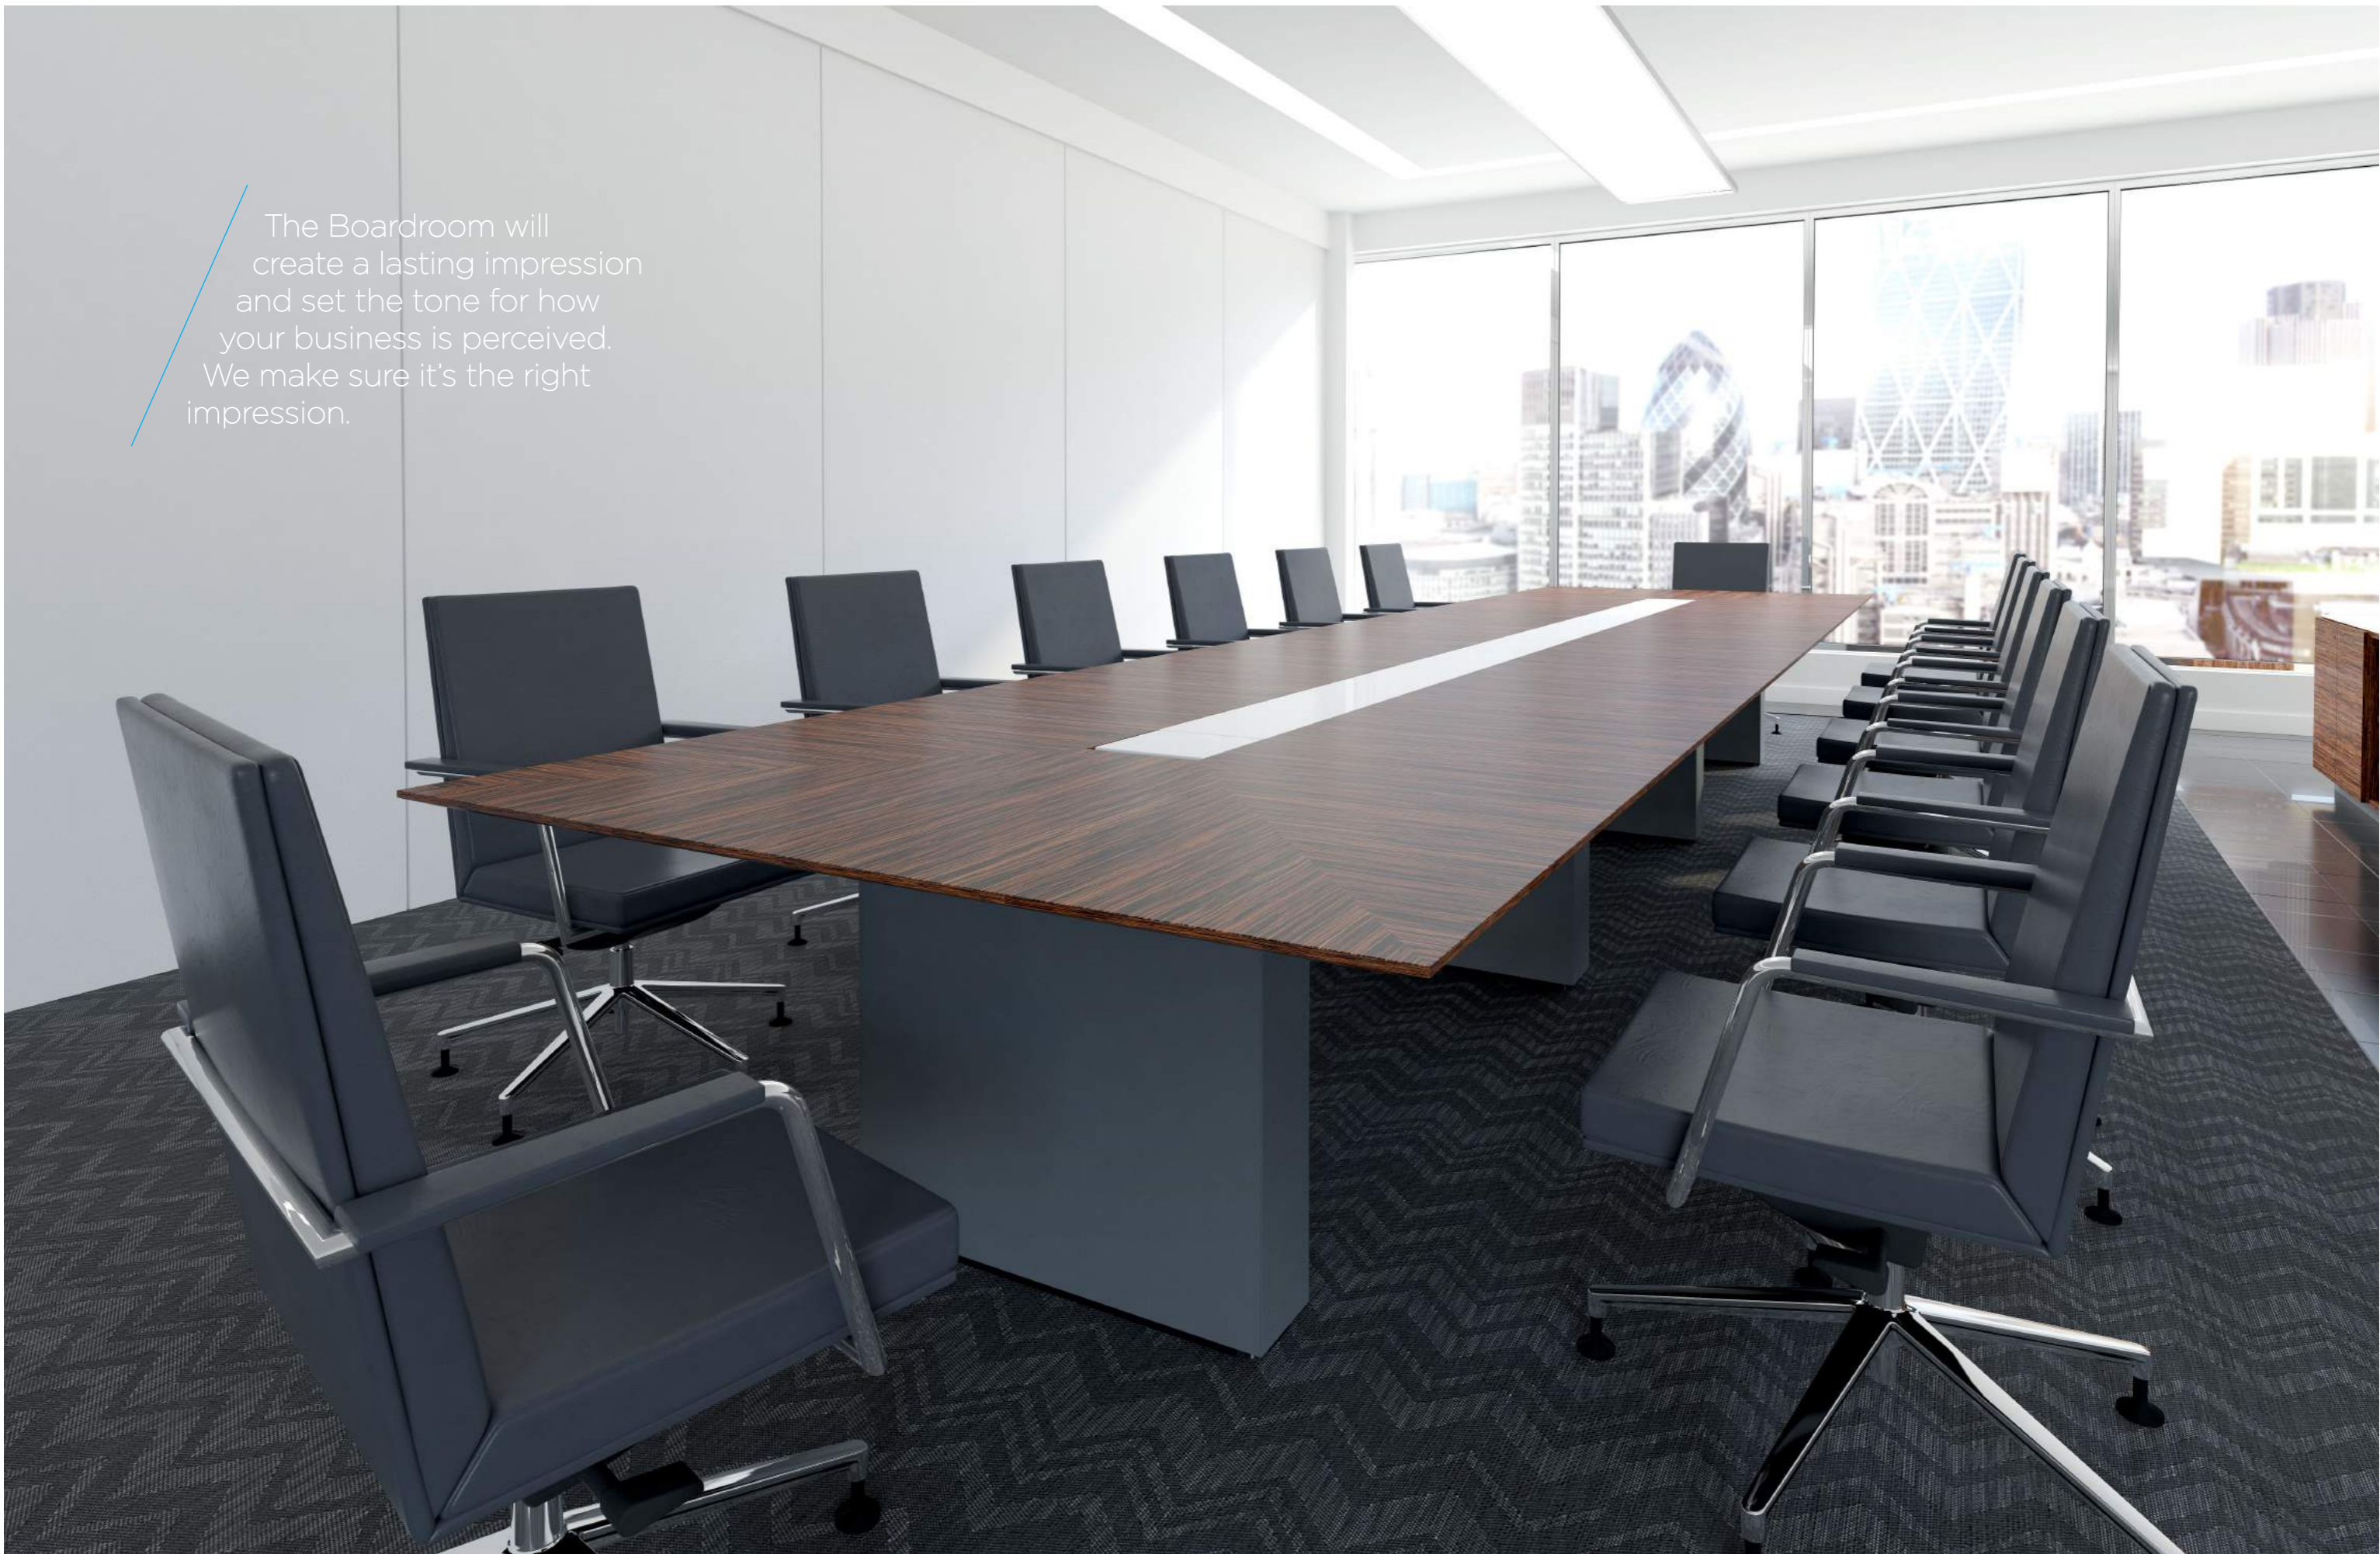

The Boardroom will create a lasting impression and set the tone for how your business is perceived. We make sure it's the right impression.

T520 Lineal base