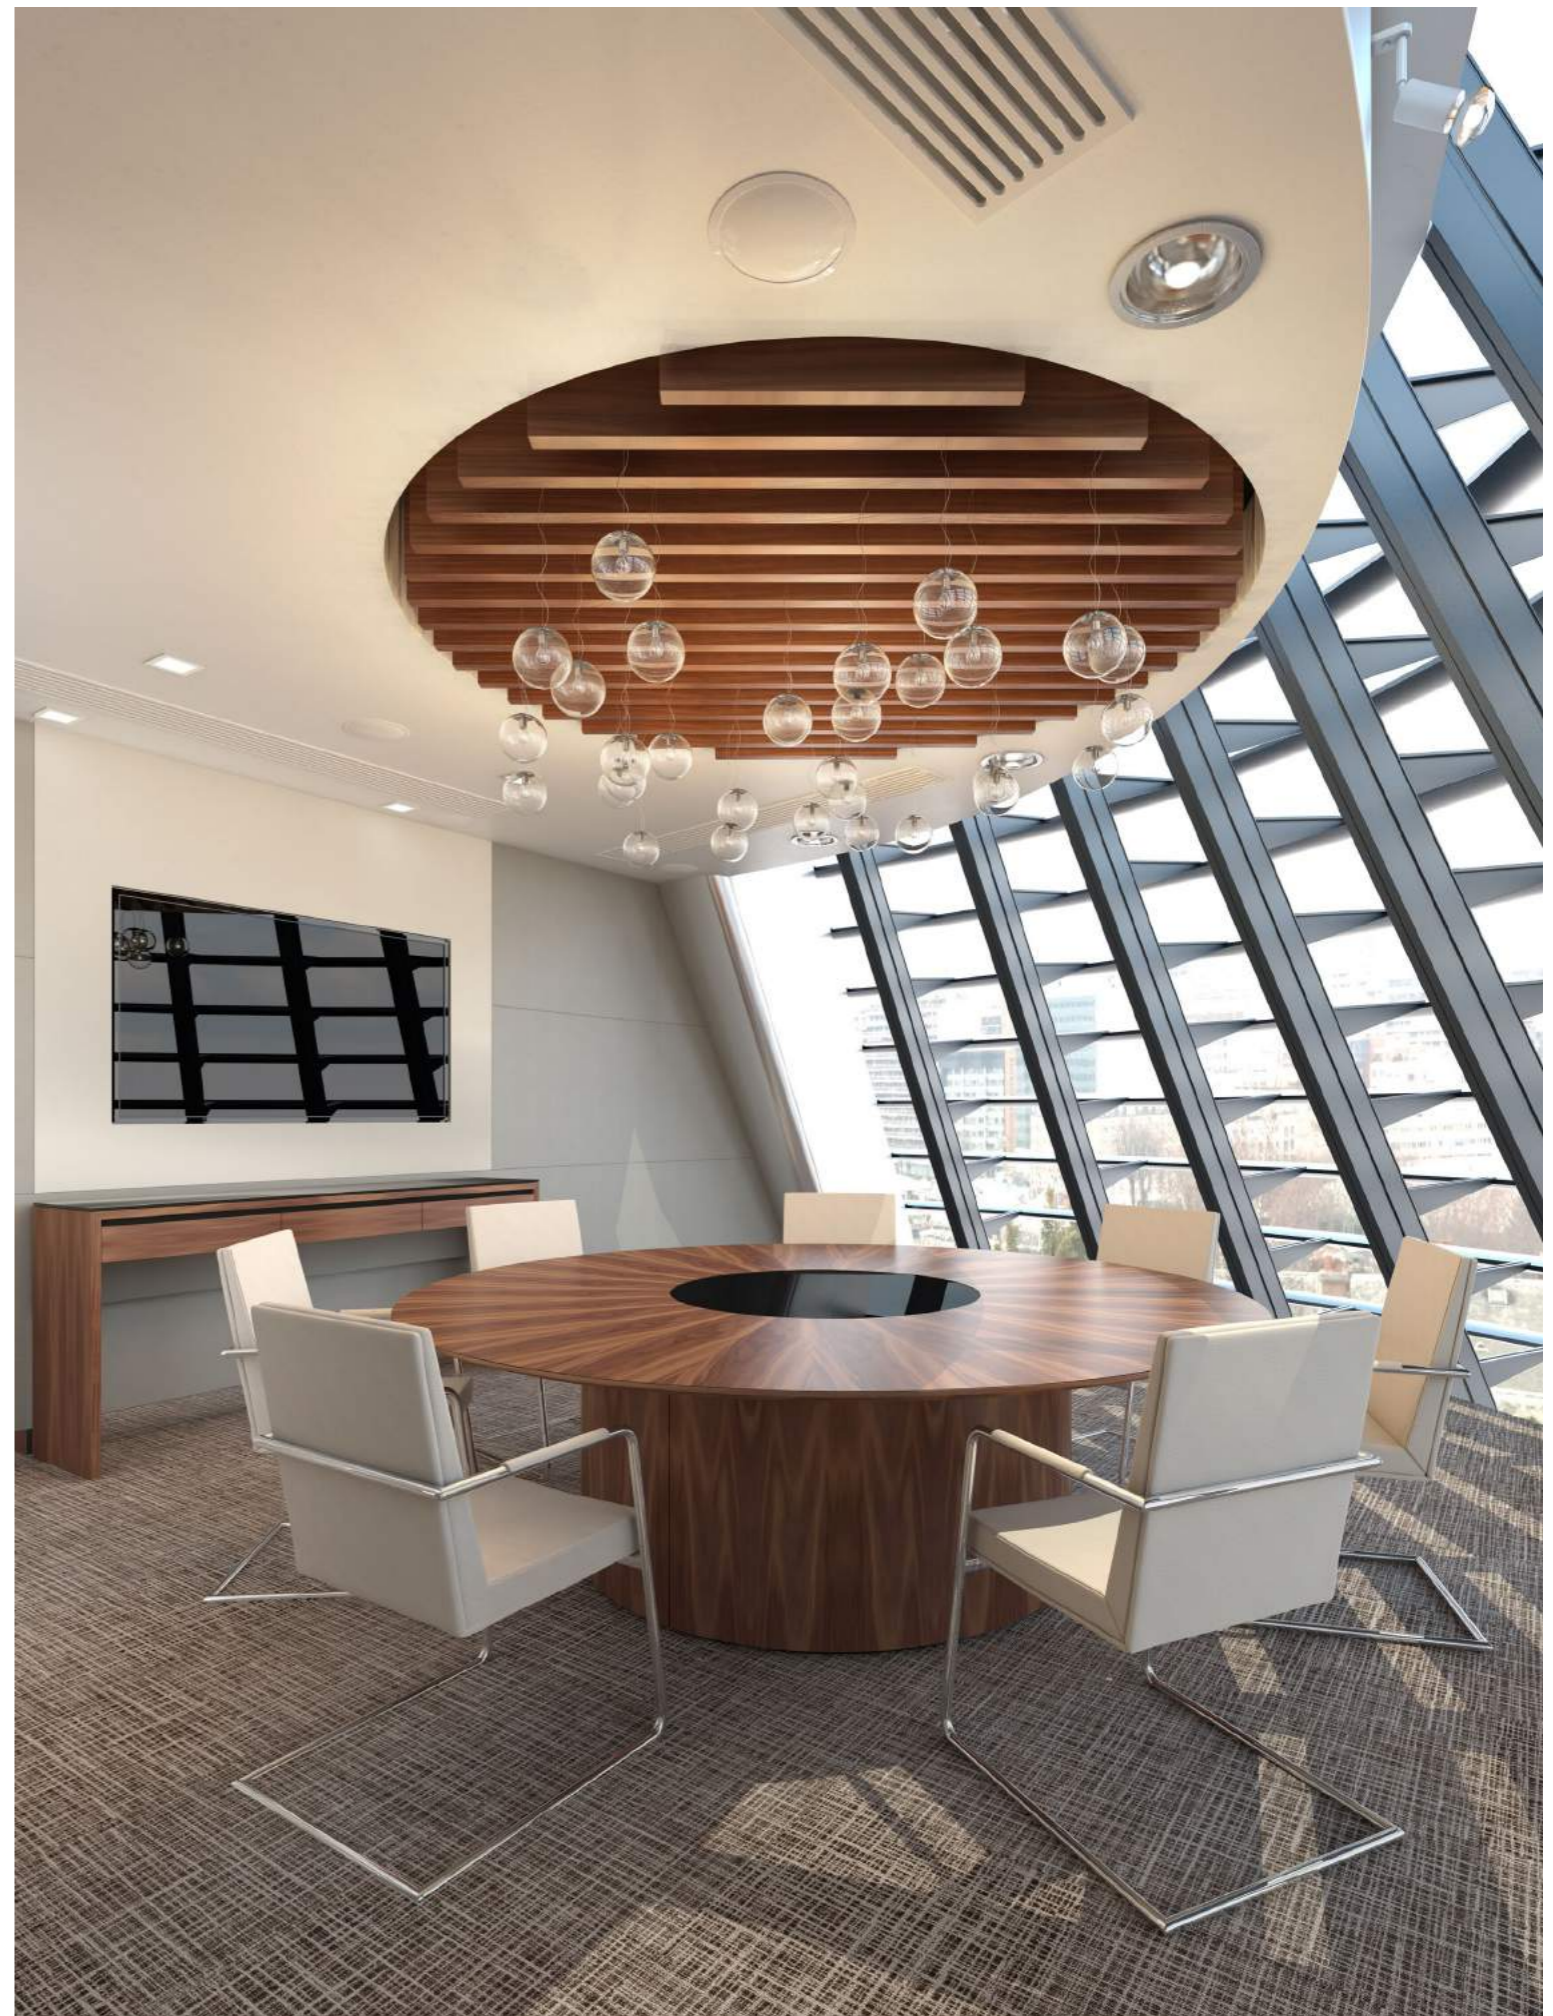

T540 Circular column base