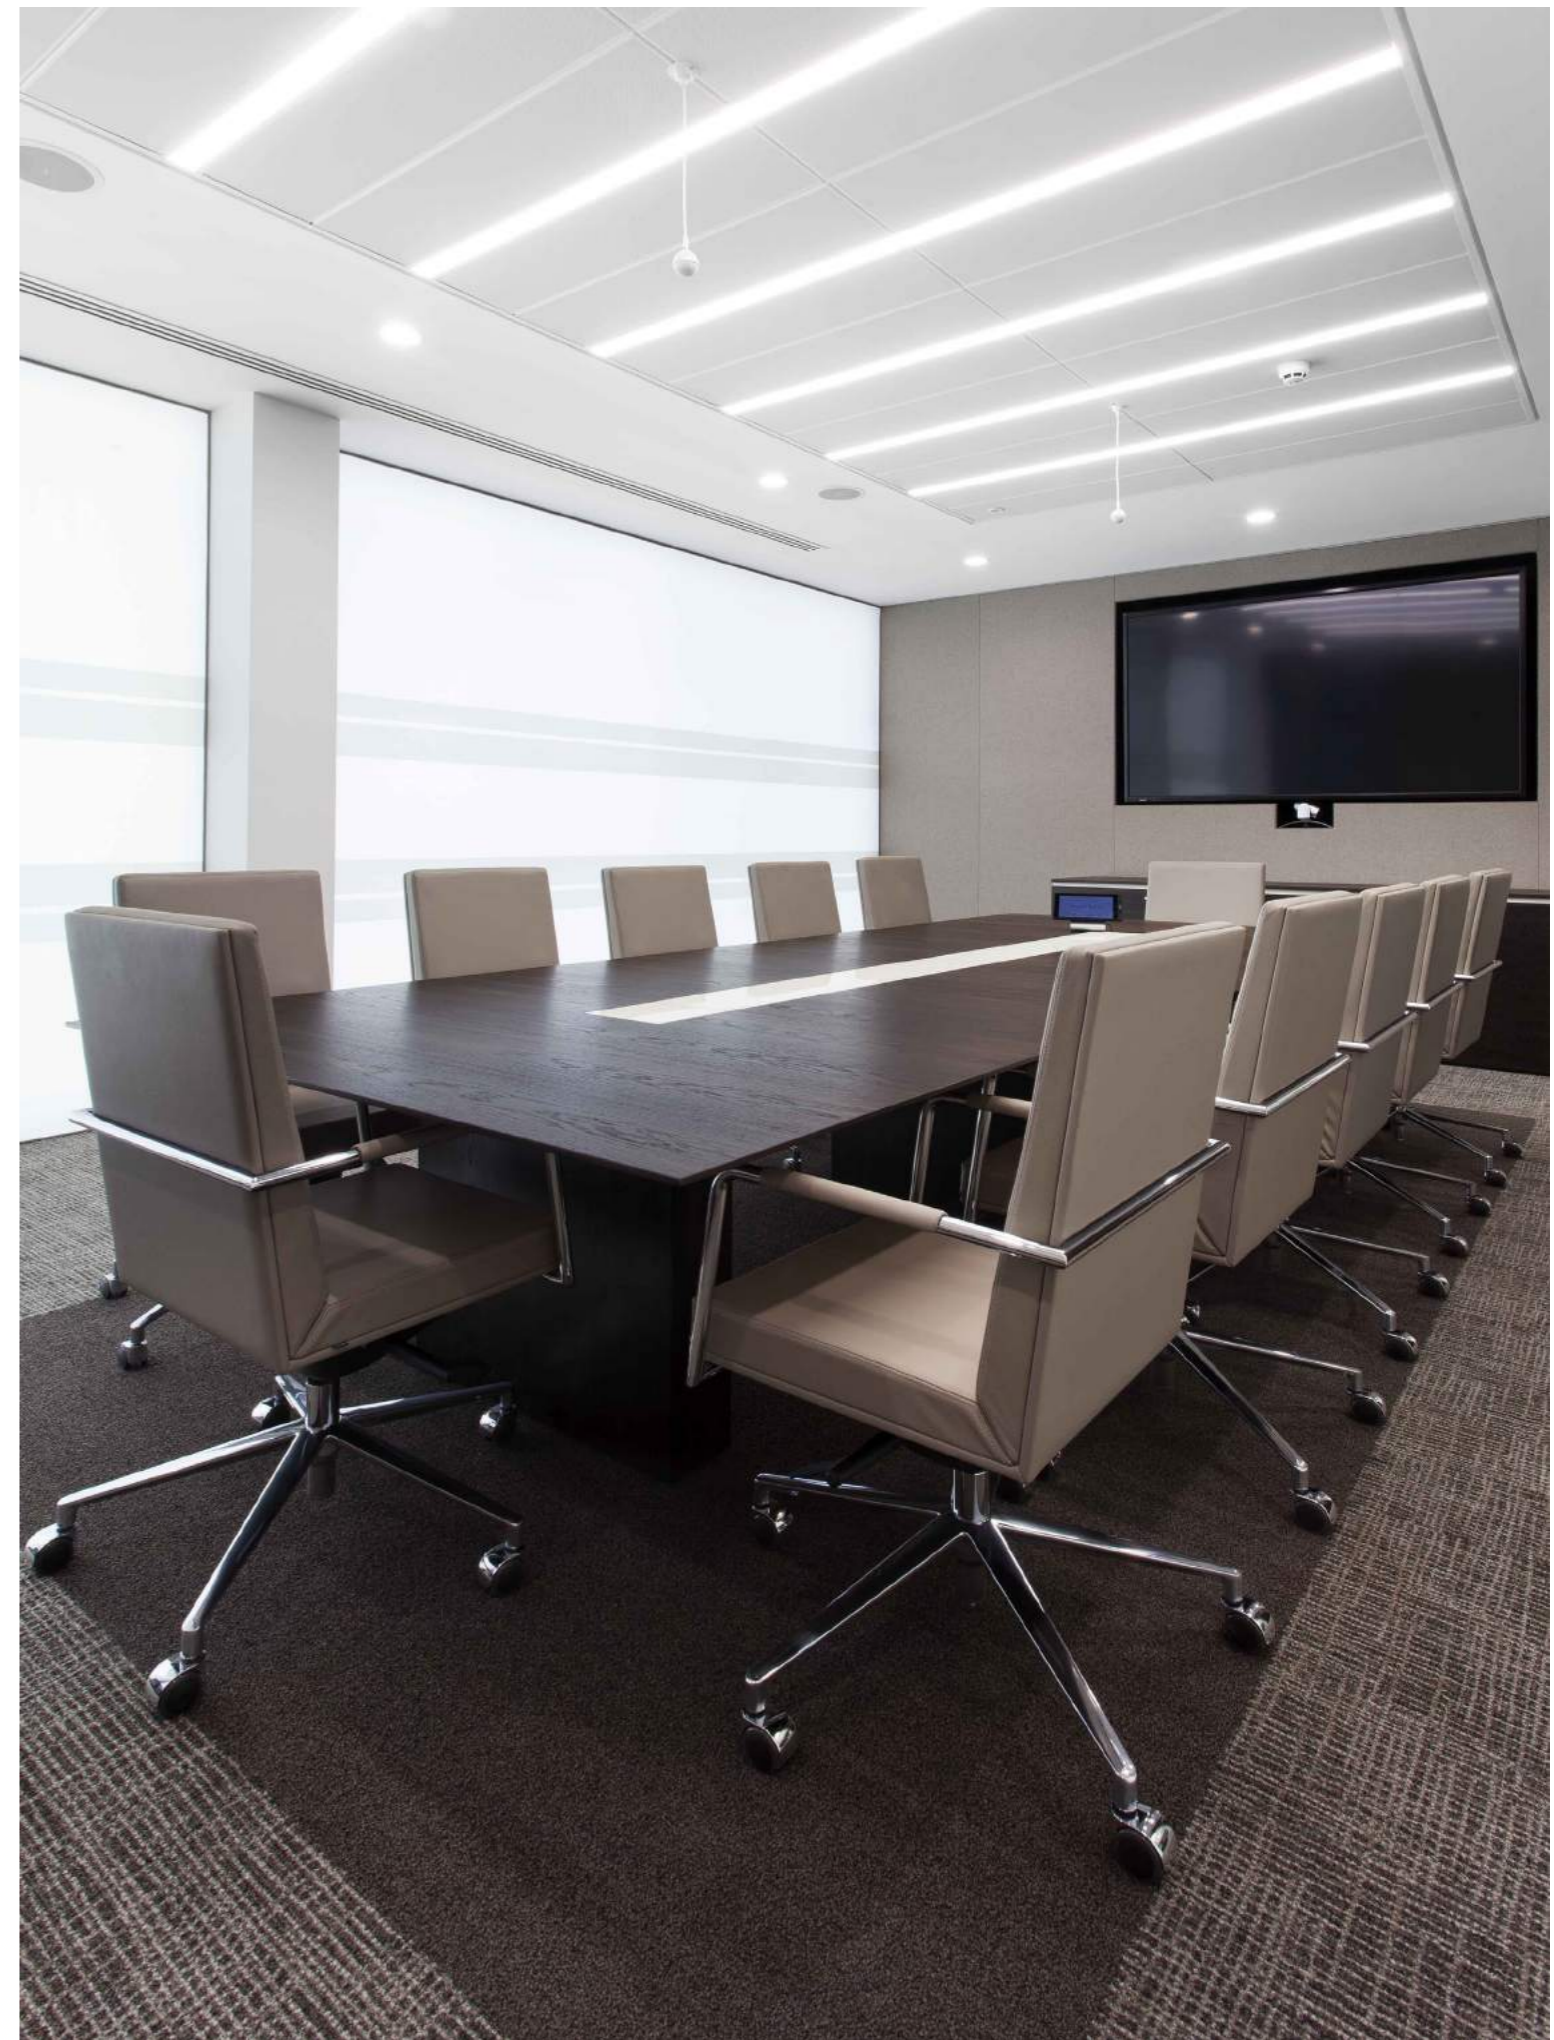

INFINITY has been specifically designed to be the most complete and fully integrated meeting, conference and boardroom table system we have ever produced. With a feeling of superior quality evident on every surface, edge and user feature, each INFINITY piece exudes an aura of professionalism and a vision of success.

# INFINITY / Boardroom Presence

The Boardroom. A forum where strong leadership, professional integrity and bold thinking are core values. INFINITY Solo tables have purpose and gravitas creating the perfect environment in which any organisation can define, evaluate and agree it's objectives and goals.

Conference and meeting  
suites that excite the senses  
creating a powerful opening  
statement.

T520 Lineal base

T520 Lineal base

The modern boardroom  
is a place to inspire and  
be inspired.

Boardroom suites are often the flagship area in a modern corporate environment; requiring easy access to IT and supporting services while catering for a large number of demanding users. INFINITY tables have been specifically designed to cater for the needs of even the most discerning senior management team, ensuring they can engage effectively and efficiently around inspirational furniture.