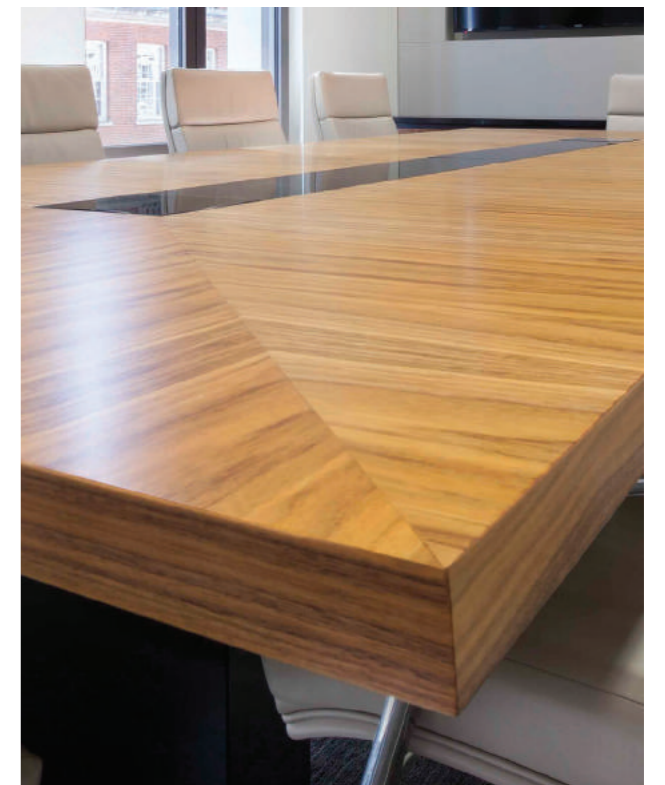

INFINITY tables can be tailored by size or finished to meet the needs of the client's exact aesthetic requirements. In the above left image, a special granite inlay to match the credenza can be seen fitted between the two soft-close, glass faced access flaps. Leather, stone and corian are also popular choices; these and more are available as part of our tailored service.